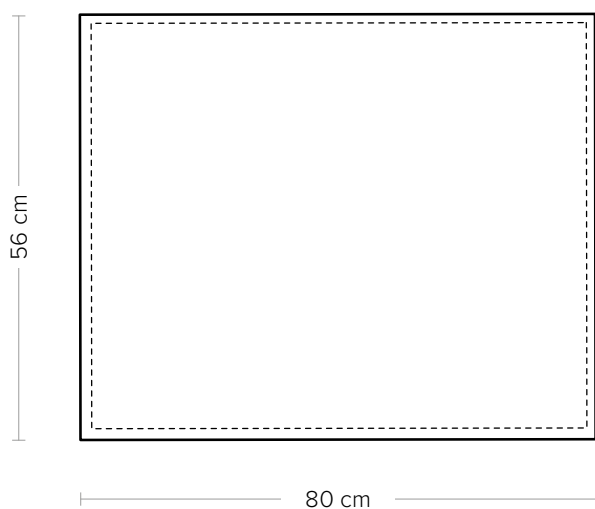

STROFINACCIO

CODICE ARTICOLO

COD. K5100637

Giblor's
italian work/life specialist

COLORE
C01 Bianco

TAGLIE
Taglia unica

MISURE
L 80 H 56 cm

TESSUTO
100% cotone
230 g / m²

C01 White

SIZES

One size

DIMENSIONS

L 80 H 56 cm

FABRIC

100% cotton
230 g / m²

Kitchen towel made of resistant cotton, perfect for use both in the kitchen and behind the counter. Its high absorbency makes it ideal for drying plates, pots, cutlery, and glasses, cleaning surfaces, and drying hands, ensuring dishes and work surfaces stay perfectly dry. Suitable for frequent high-temperature washes, it maintains its shape and quality over time, easily removing stubborn stains.