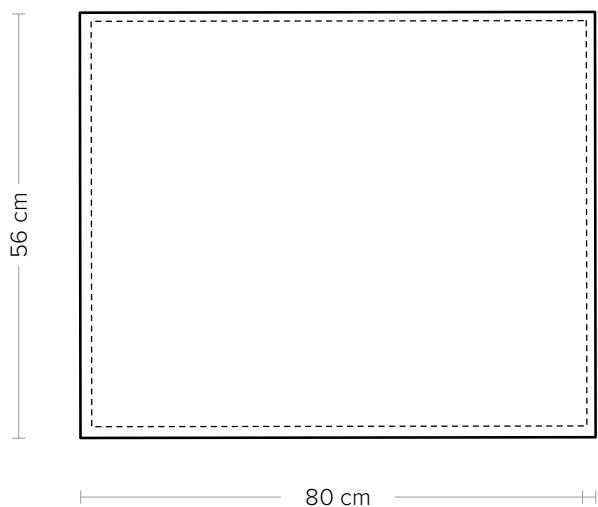

STROFINACCIO

CODICE ARTICOLO

COD. K5100637

Giblor's
italian work/life specialist

COLORE
C01 Bianco

TAGLIE
Taglia unica

MISURE
L 80 H 56 cm

TESSUTO
100% cotone
230 g / m²

COLORI DISPONIBILI

C01 Bianco

GIBLORS.COM

TEA TOWEL

ITEM CODE

COD. K5100637

Giblor's
italian work/life specialist

COLOURS

C01 White

SIZES

One size

DIMENSIONS

L 80 H 56 cm

FABRIC

100% cotton
230 g / m²

Kitchen towel made of resistant cotton, perfect for use both in the kitchen and behind the counter. Its high absorbency makes it ideal for drying plates, pots, cutlery, and glasses, cleaning surfaces, and drying hands, ensuring dishes and work surfaces stay perfectly dry. Suitable for frequent high-temperature washes, it maintains its shape and quality over time, easily removing stubborn stains.