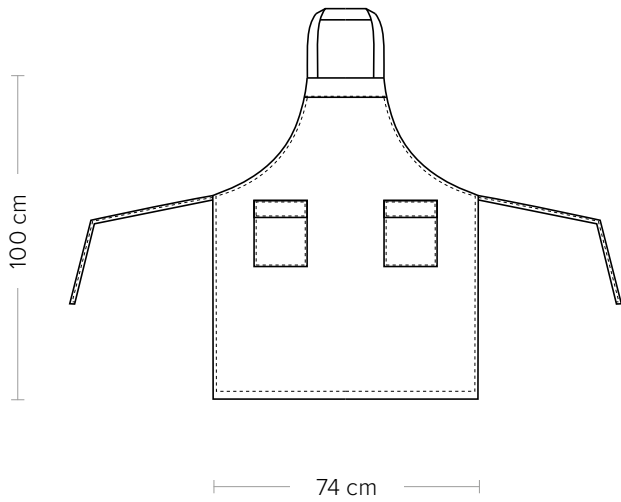

ITEM CODE

COD. K1H00300

Giblor's
italian work/life specialist

DETAILS
- 2 pockets

SIZES
One size

COLOURS
U32 Black

FABRIC
65% polyester
35% cotton
200 g / m²

AVAILABLE COLOURS