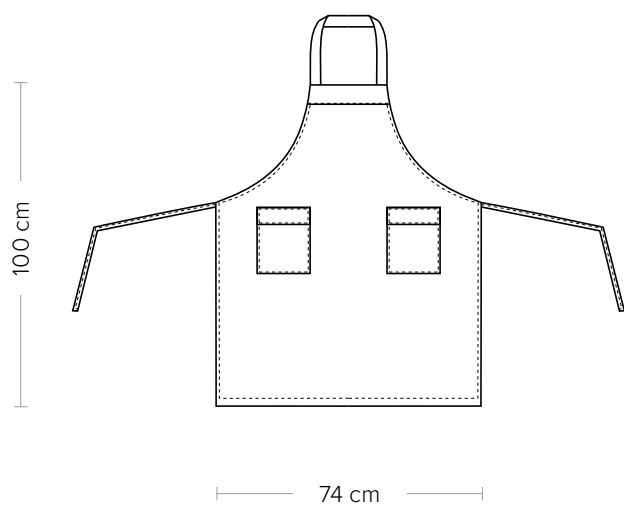

AMSTERDAM

CODICE ARTICOLO

COD. K1H00300

Giblor's
italian work/life specialist

DETTAGLI

- 2 tasche

TAGLIE

Taglia unica

ITEM CODE

COD. K1H00300

Giblor's
italian work/life specialist

DETAILS
- 2 pockets

SIZES
One size

COLOURS
U32 Black

FABRIC
65% polyester
35% cotton
200 g / m²

AVAILABLE COLOURS